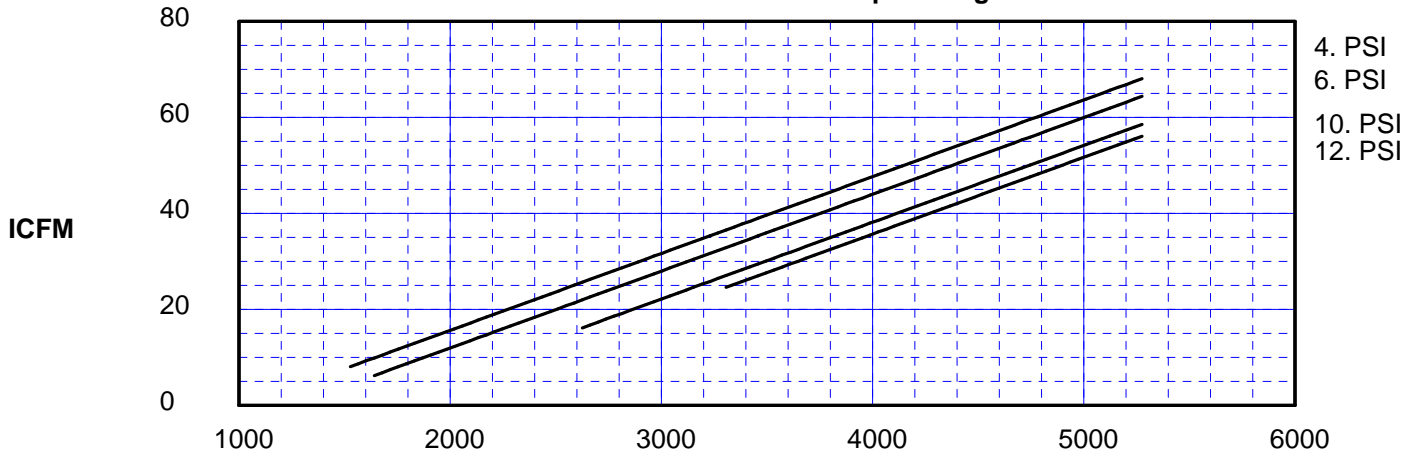

**Pressure Performance
Roots Model 22 URAI**

Saturday, May 20, 2017

Maximum Pressure Rise: 12 PSI Maximum Speed: 5275 RPM
Inlet Press: 14.70 PSIA Inlet Temp: 68 deg F

BLOWER SPEED (RPM)