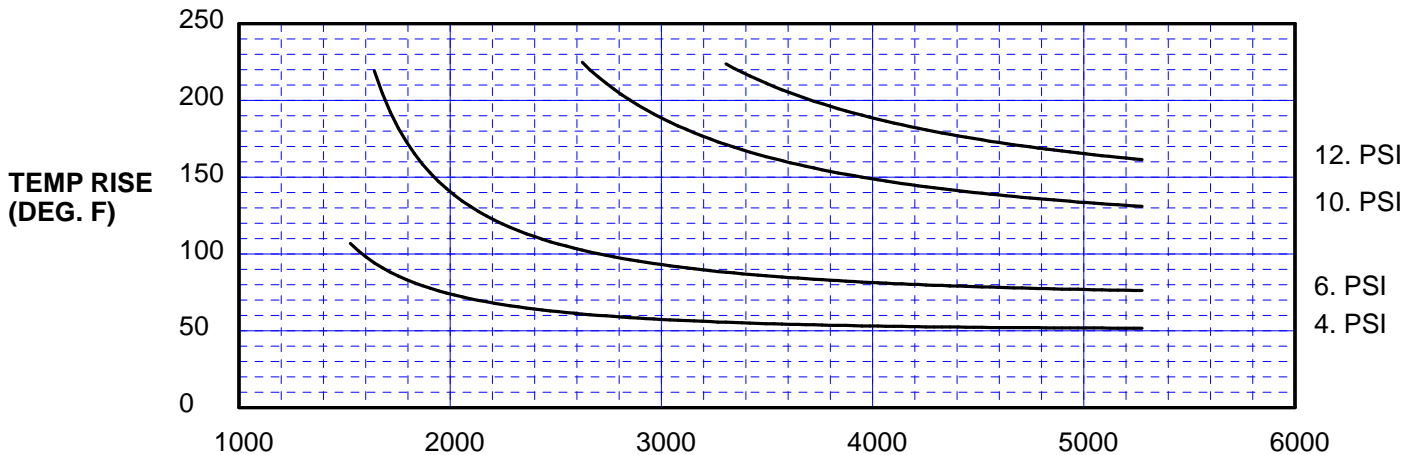

**Pressure Performance
Roots Model 22 URAI**

Saturday, May 20, 2017

Maximum Pressure Rise: 12 PSI Maximum Speed: 5275 RPM
Inlet Press: 14.70 PSIA Inlet Temp: 68 deg F

BLOWER SPEED (RPM)