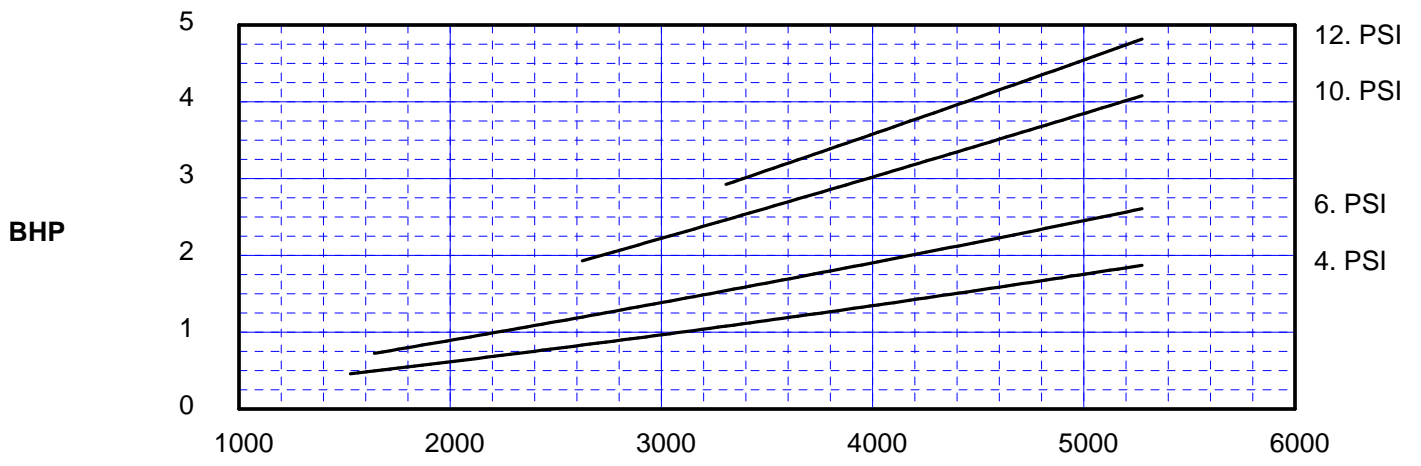

**Pressure Performance
Roots Model 22 URAI**

Saturday, May 20, 2017

Maximum Pressure Rise: 12 PSI Maximum Speed: 5275 RPM
Inlet Press: 14.70 PSIA Inlet Temp: 68 deg F

BLOWER SPEED (RPM)