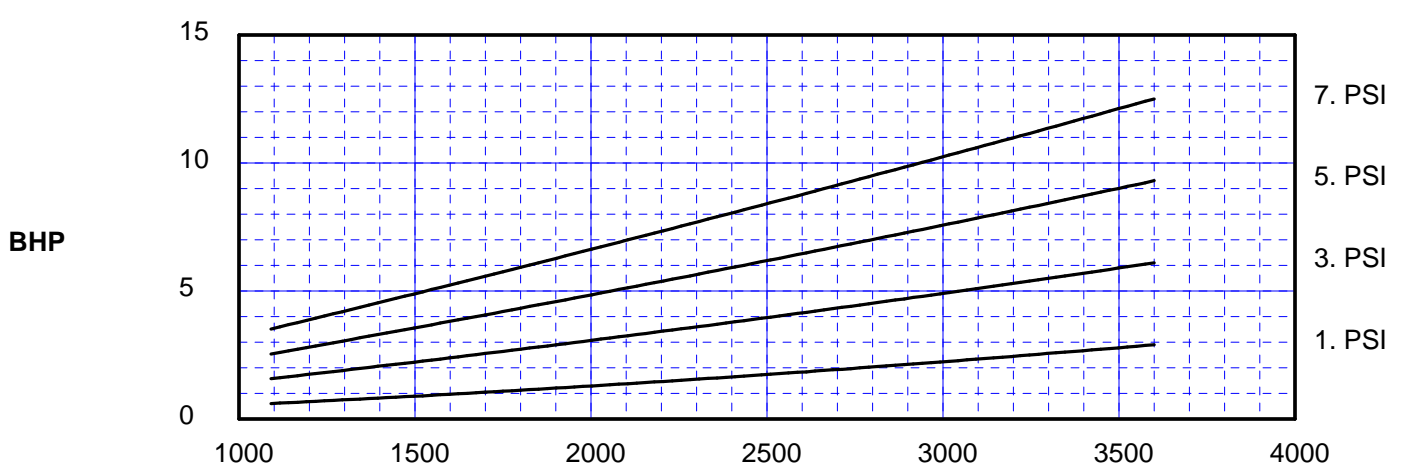

**Pressure Performance  
Roots Model 36 URAI**

Saturday, May 20, 2017

Maximum Pressure Rise: 7 PSI    Maximum Speed: 3600 RPM  
Inlet Press: 14.70 PSIA    Inlet Temp: 68 deg F

**BLOWER SPEED (RPM)**