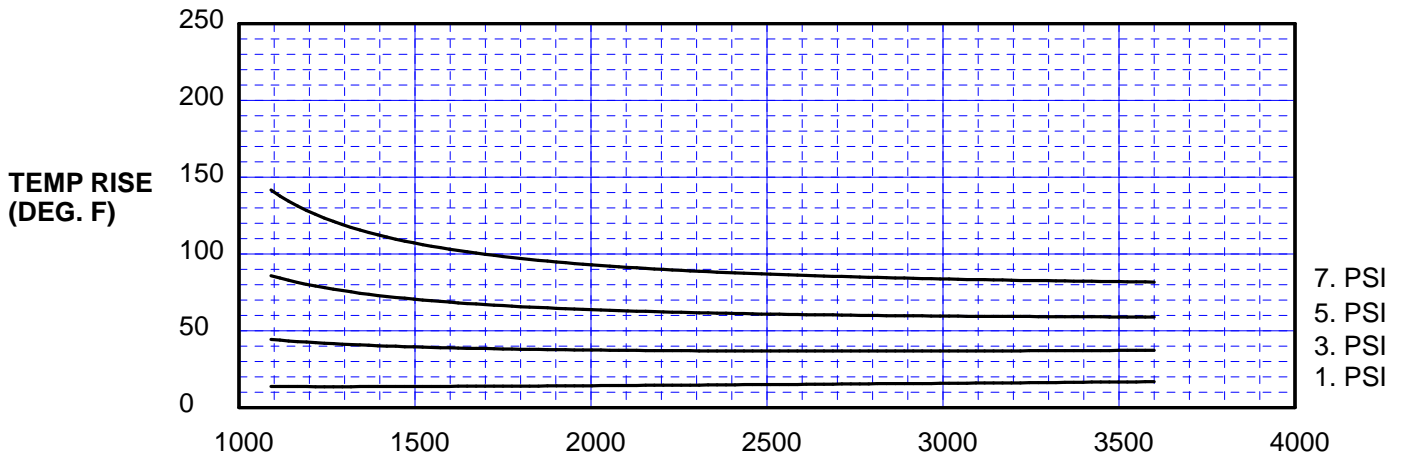

**Pressure Performance  
Roots Model 36 URAI**

Saturday, May 20, 2017

Maximum Pressure Rise: 7 PSI    Maximum Speed: 3600 RPM  
Inlet Press: 14.70 PSIA    Inlet Temp: 68 deg F

**BLOWER SPEED (RPM)**