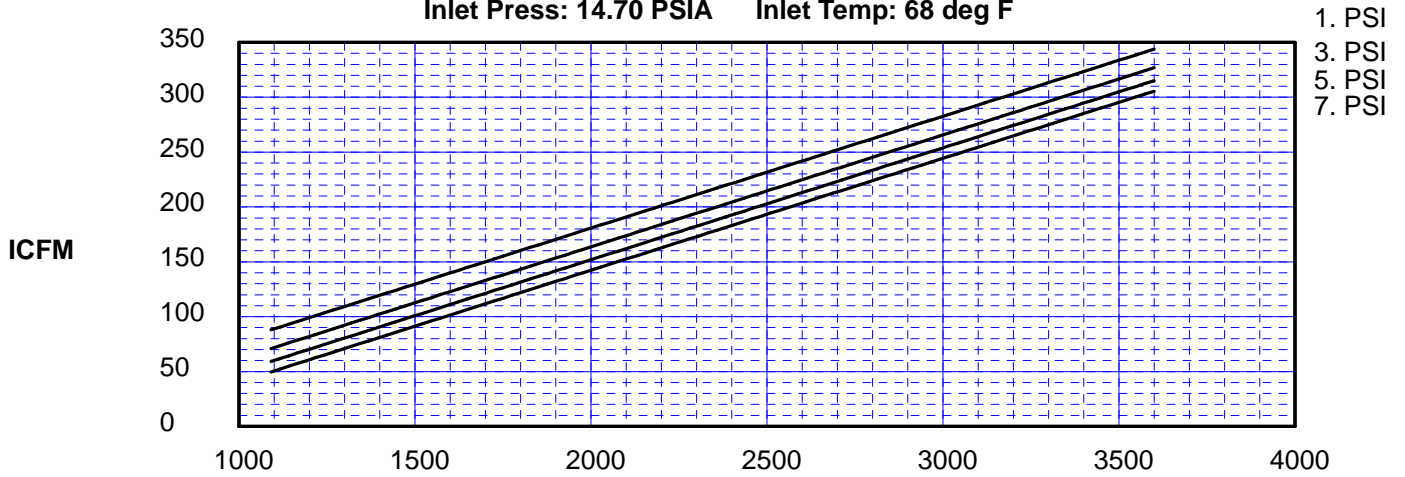

**Pressure Performance  
Roots Model 36 URAI**

Saturday, May 20, 2017

Maximum Pressure Rise: 7 PSI    Maximum Speed: 3600 RPM  
Inlet Press: 14.70 PSIA    Inlet Temp: 68 deg F

**BLOWER SPEED (RPM)**