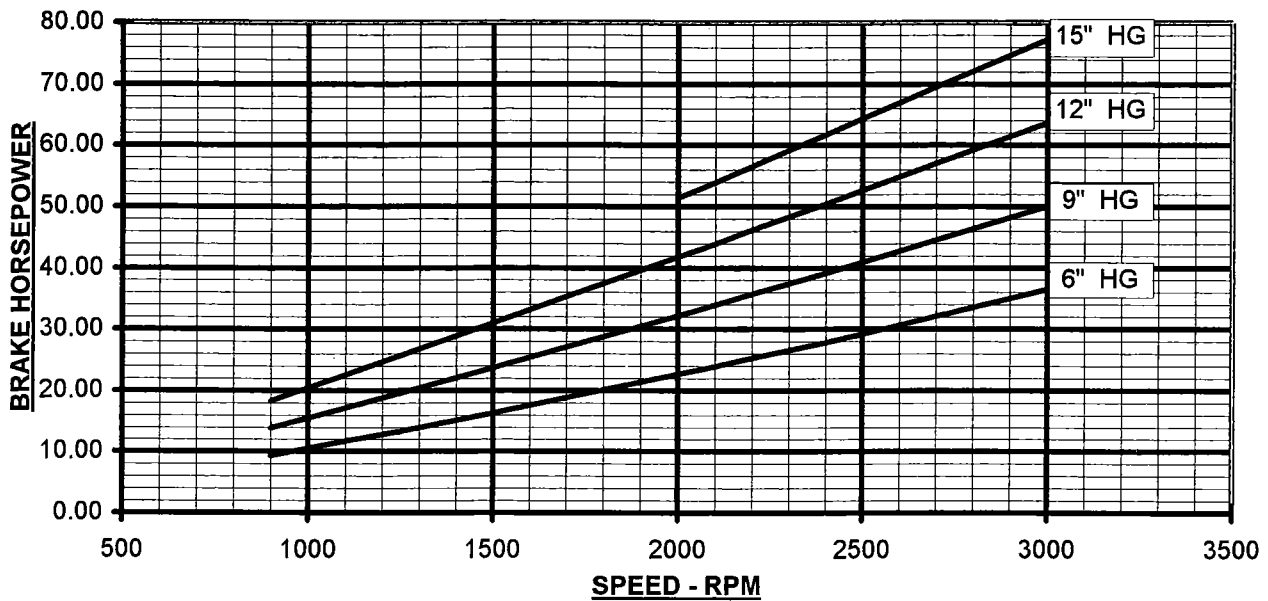

800-536-9933
www.pdblowers.com

PERFORMANCE BASED ON AIR,
INLET AT 68°F, DISCH. AT 30" HGA
AUGUST, 1998

VACUUM PERFORMANCE
FRAME 616 RAM WHISPAIR &
WHISPAIR GAS PUMP
MAX. VACUUM = 15" HG
MAX. SPEED = 3000 RPM

VC-19-616R