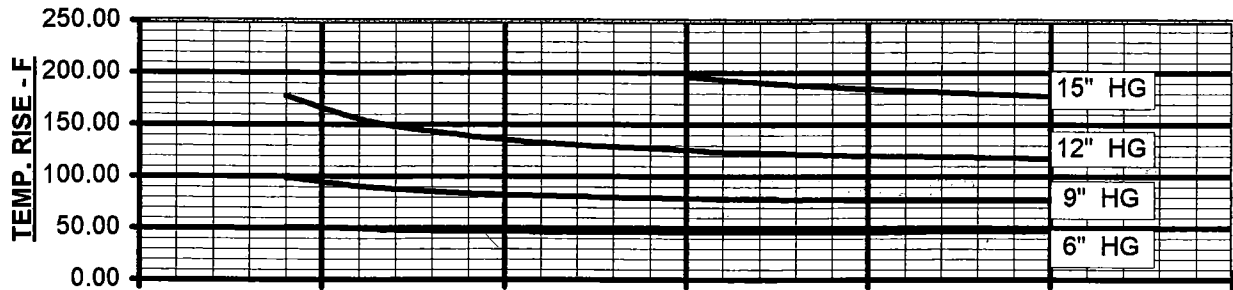

800-536-9933
www.pdblowers.com

PERFORMANCE BASED ON AIR,
INLET AT 68°F, DISCH. AT 30" HGA
AUGUST, 1998

VACUUM PERFORMANCE
FRAME 616 RAM WHISPAIR &
WHISPAIR GAS PUMP
MAX. VACUUM = 15" HG
MAX. SPEED = 3000 RPM