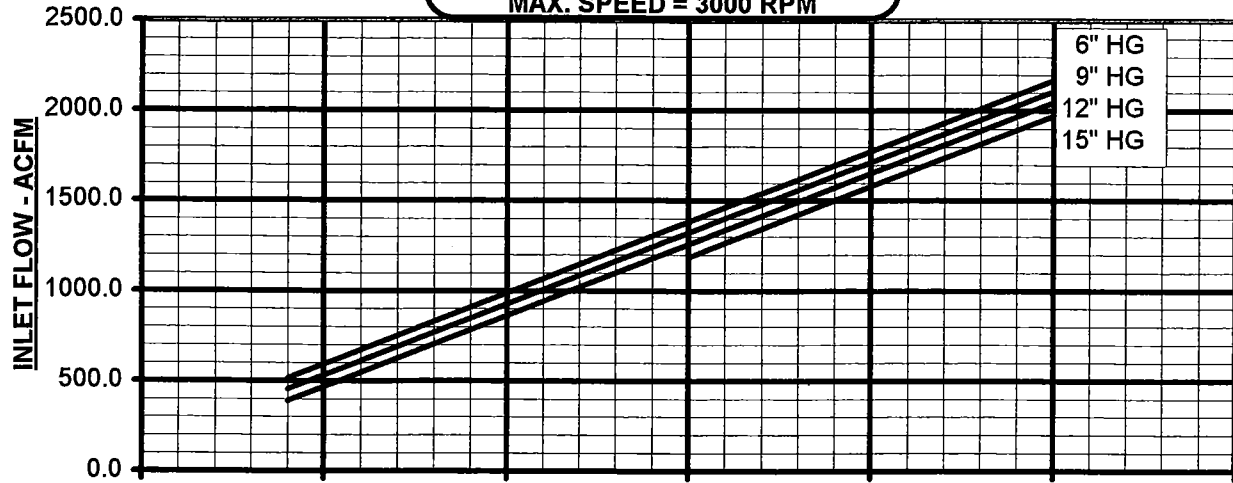

800-536-9933
www.pdblowers.com

PERFORMANCE BASED ON AIR,
INLET AT 68°F, DISCH. AT 30" HGA
AUGUST, 1998

VACUUM PERFORMANCE
FRAME 616 RAM WHISPAIR &
WHISPAIR GAS PUMP
MAX. VACUUM = 15" HG
MAX. SPEED = 3000 RPM

VC-19-616R