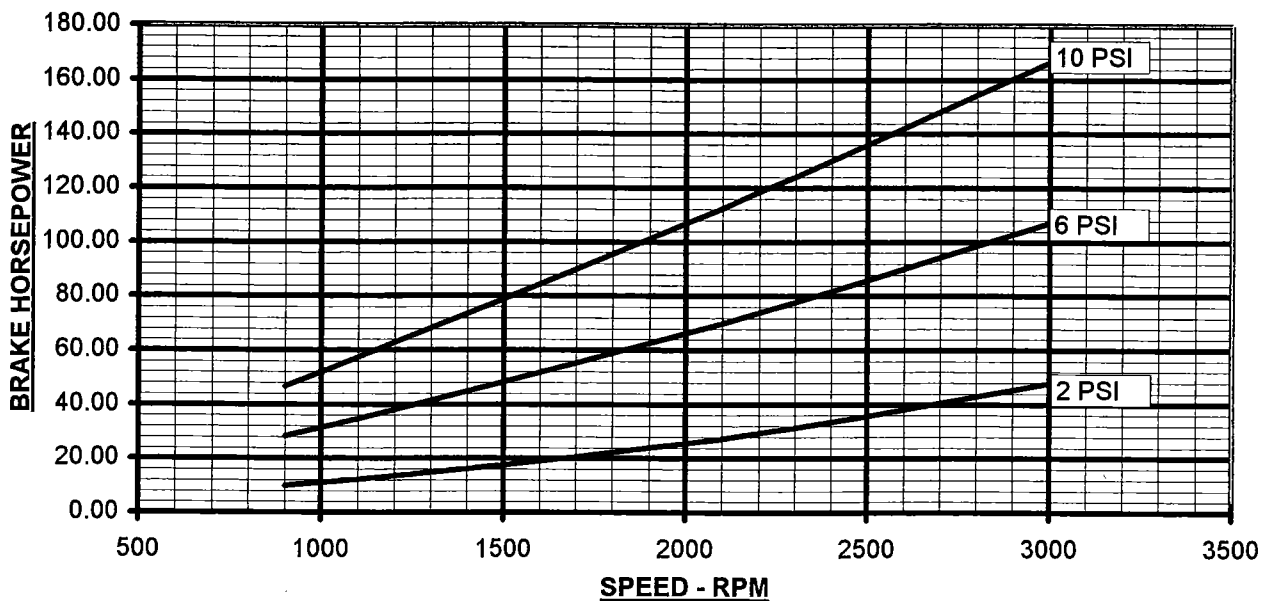

800-536-9933

www.pdblowers.com

PRESSURE PERFORMANCE
FRAME 624 RAM WHISPAIR &
WHISPAIR GAS PUMP
MAX. PRESSURE RISE = 10 PSI
MAX. SPEED = 3000 RPM

PERFORMANCE BASED ON AIR,
INLET AT 14.7 PSIA & 68°F
AUGUST, 1998