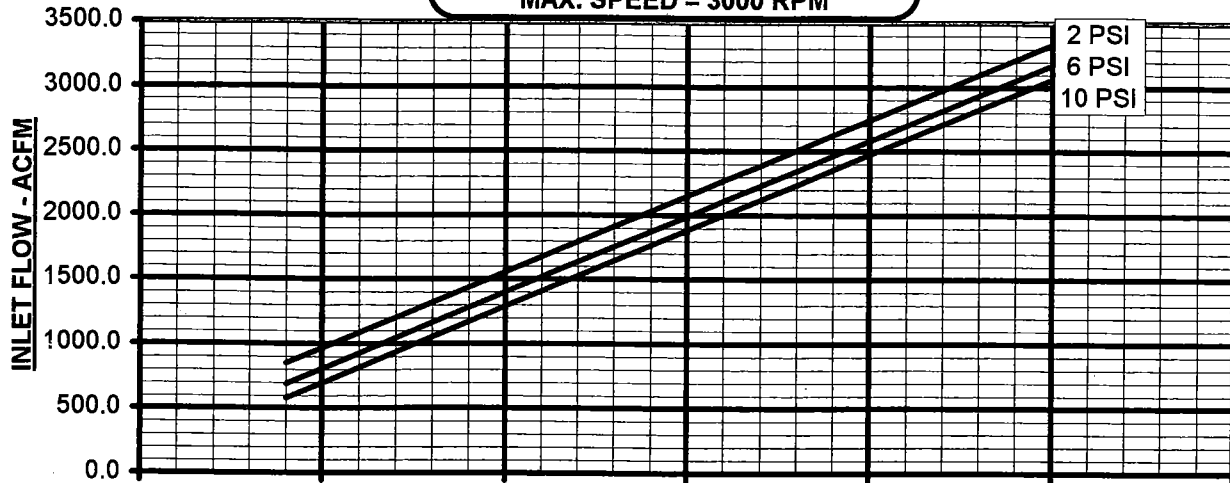

800-536-9933

www.pdblowers.com

PRESSURE PERFORMANCE
FRAME 624 RAM WHISPAIR &
WHISPAIR GAS PUMP
MAX. PRESSURE RISE = 10 PSI
MAX. SPEED = 3000 RPM

PERFORMANCE BASED ON AIR,
INLET AT 14.7 PSIA & 68°F
AUGUST, 1998