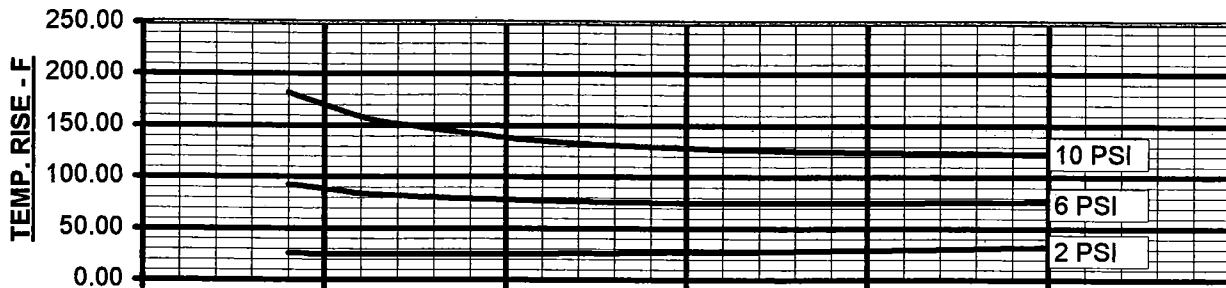

800-536-9933

www.pdblowers.com

PRESSURE PERFORMANCE
FRAME 624 RAM WHISPAIR &
WHISPAIR GAS PUMP
MAX. PRESSURE RISE = 10 PSI
MAX. SPEED = 3000 RPM

PERFORMANCE BASED ON AIR,
INLET AT 14.7 PSIA & 68°F
AUGUST, 1998