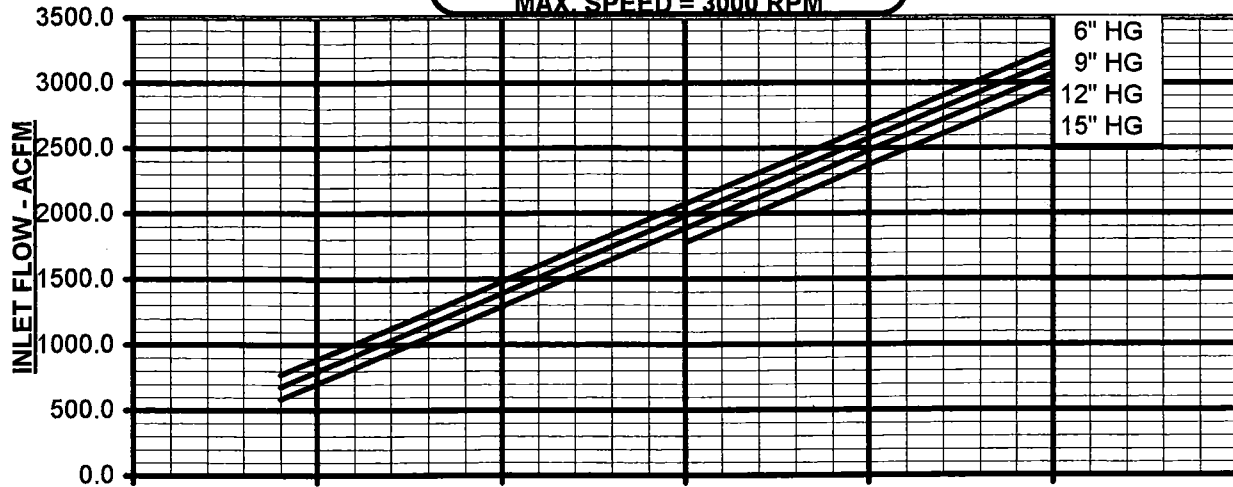

800-536-9933  
www.pdblowers.com

PERFORMANCE BASED ON AIR,  
INLET AT 68° F, DISCH. AT 30" HGA  
AUGUST, 1998

**VACUUM PERFORMANCE**  
**FRAME 624 RAM WHISPAIR &**  
**WHISPAIR GAS PUMP**  
MAX. VACUUM = 15" HG  
MAX. SPEED = 3000 RPM

VC-19-624R