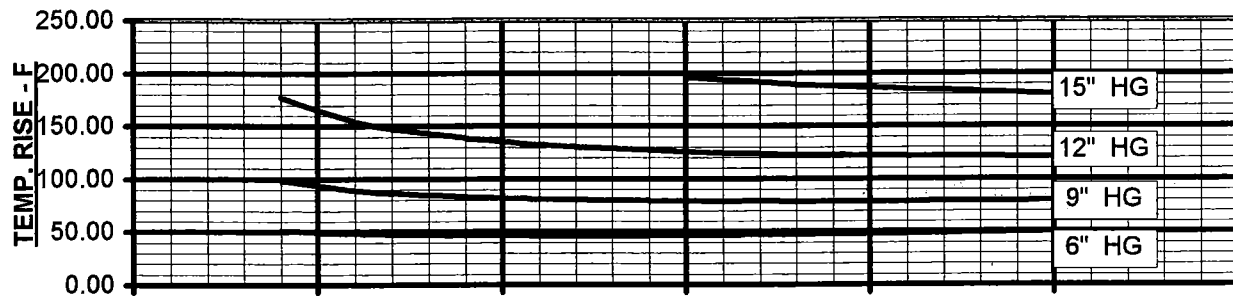

800-536-9933  
www.pdblowers.com

PERFORMANCE BASED ON AIR,  
INLET AT 68° F, DISCH. AT 30" HGA  
AUGUST, 1998

**VACUUM PERFORMANCE**  
**FRAME 624 RAM WHISPAIR &**  
**WHISPAIR GAS PUMP**  
MAX. VACUUM = 15" HG  
MAX. SPEED = 3000 RPM