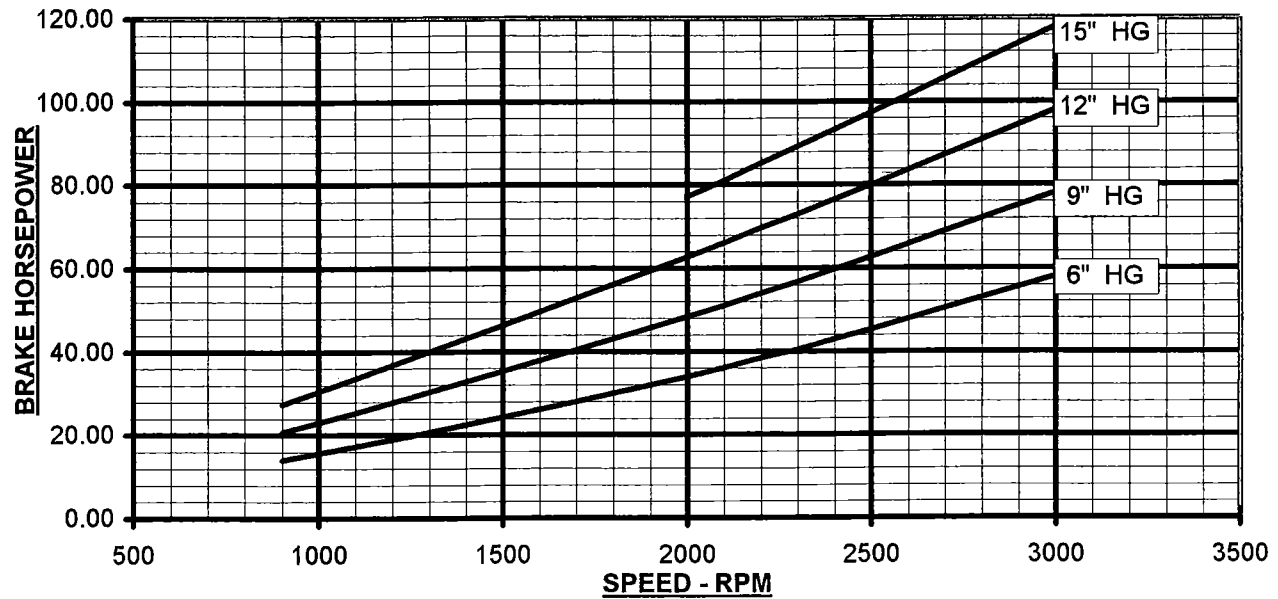

800-536-9933  
www.pdblowers.com

PERFORMANCE BASED ON AIR,  
INLET AT 68° F, DISCH. AT 30" HGA  
AUGUST, 1998

**VACUUM PERFORMANCE**  
**FRAME 624 RAM WHISPAIR &**  
**WHISPAIR GAS PUMP**  
MAX. VACUUM = 15" HG  
MAX. SPEED = 3000 RPM

VC-19-624R