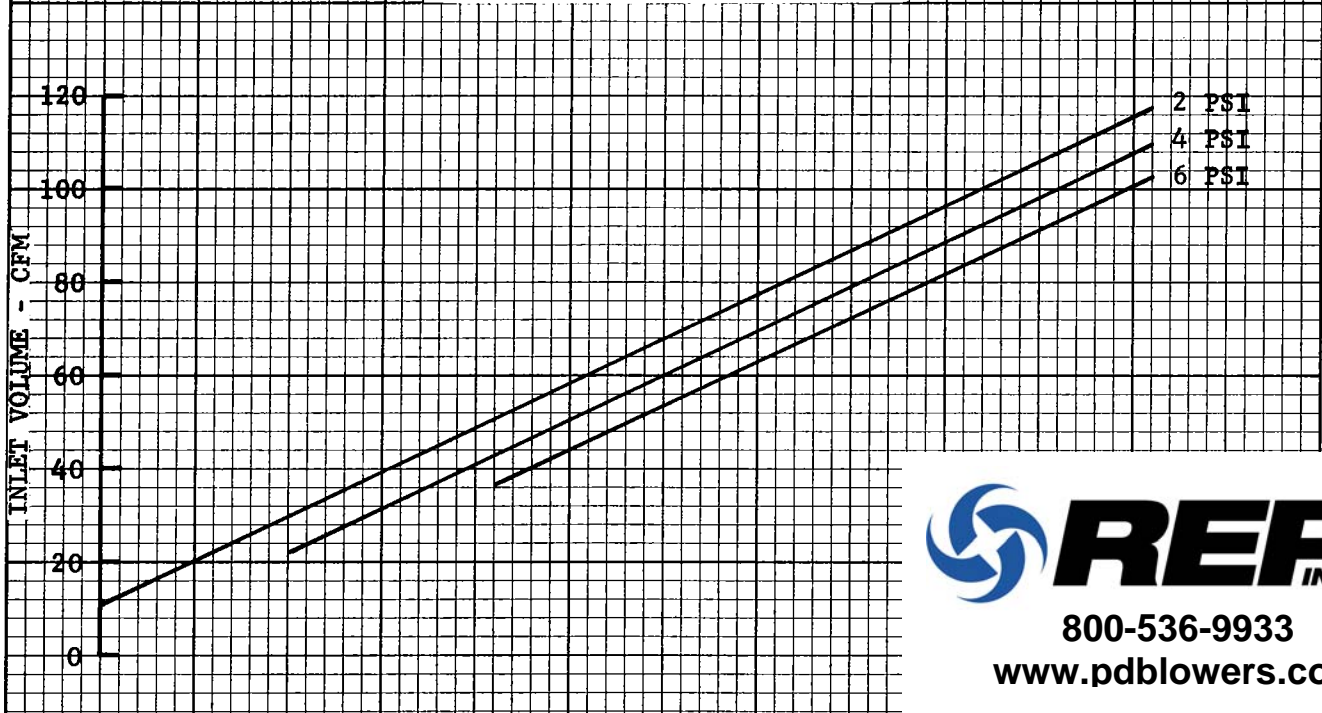

ROOTS BLOWER & VACUUM PUMP DIVISION

CONNERSVILLE, INDIANA 47331

PRINTED IN U.S.A.

PERFORMANCE BASED ON INLET

AIR AT 14.7 PSIA & 68°F.

APRIL 1970

PERFORMANCE  
1704J WHISPAIR MAX  
MAXIMUM PRESSURE RISE = 6 PSI  
MAXIMUM SPEED = 7100 RPM