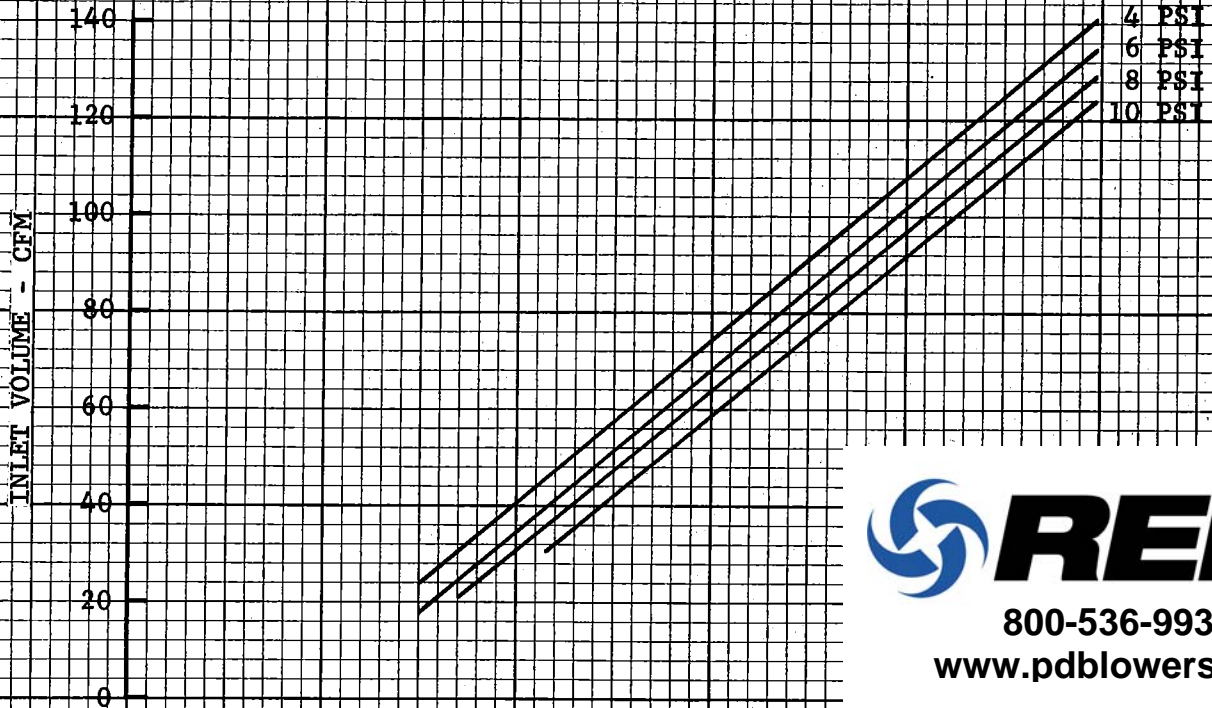

ROOTS BLOWER & VACUUM PUMP DIVISION

CONNERSVILLE, INDIANA 47331

PRINTED IN U.S.A.

PERFORMANCE BASED ON INLET

AIR AT 14.7 PSIA & 68°F.

APRIL 1970

PERFORMANCE
2504J WHISPAIR MAX
MAXIMUM PRESSURE RISE = 10 PSI
MAXIMUM SPEED = 4970 RPM