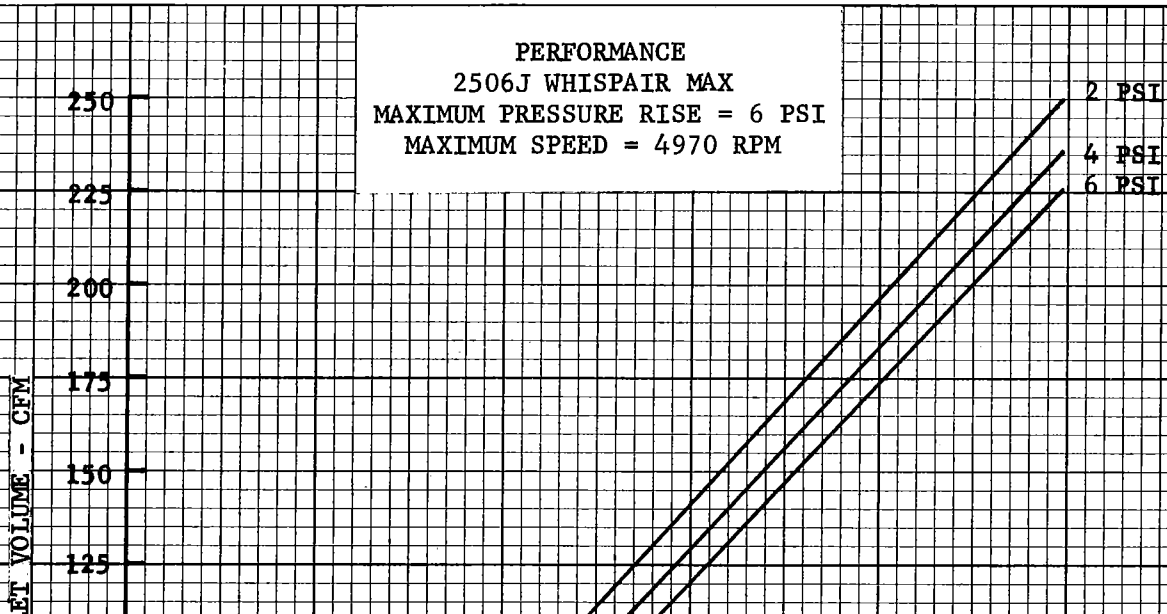

ROOTS BLOWER & VACUUM PUMP DIVISION

CONNERSVILLE, INDIANA 47331

PRINTED IN U.S.A.

PERFORMANCE BASED ON INLET

AIR AT 14.7 PSIA & 68°F.

APRIL 1970

REP
INC.

800-536-9933
www.pdblowers.com